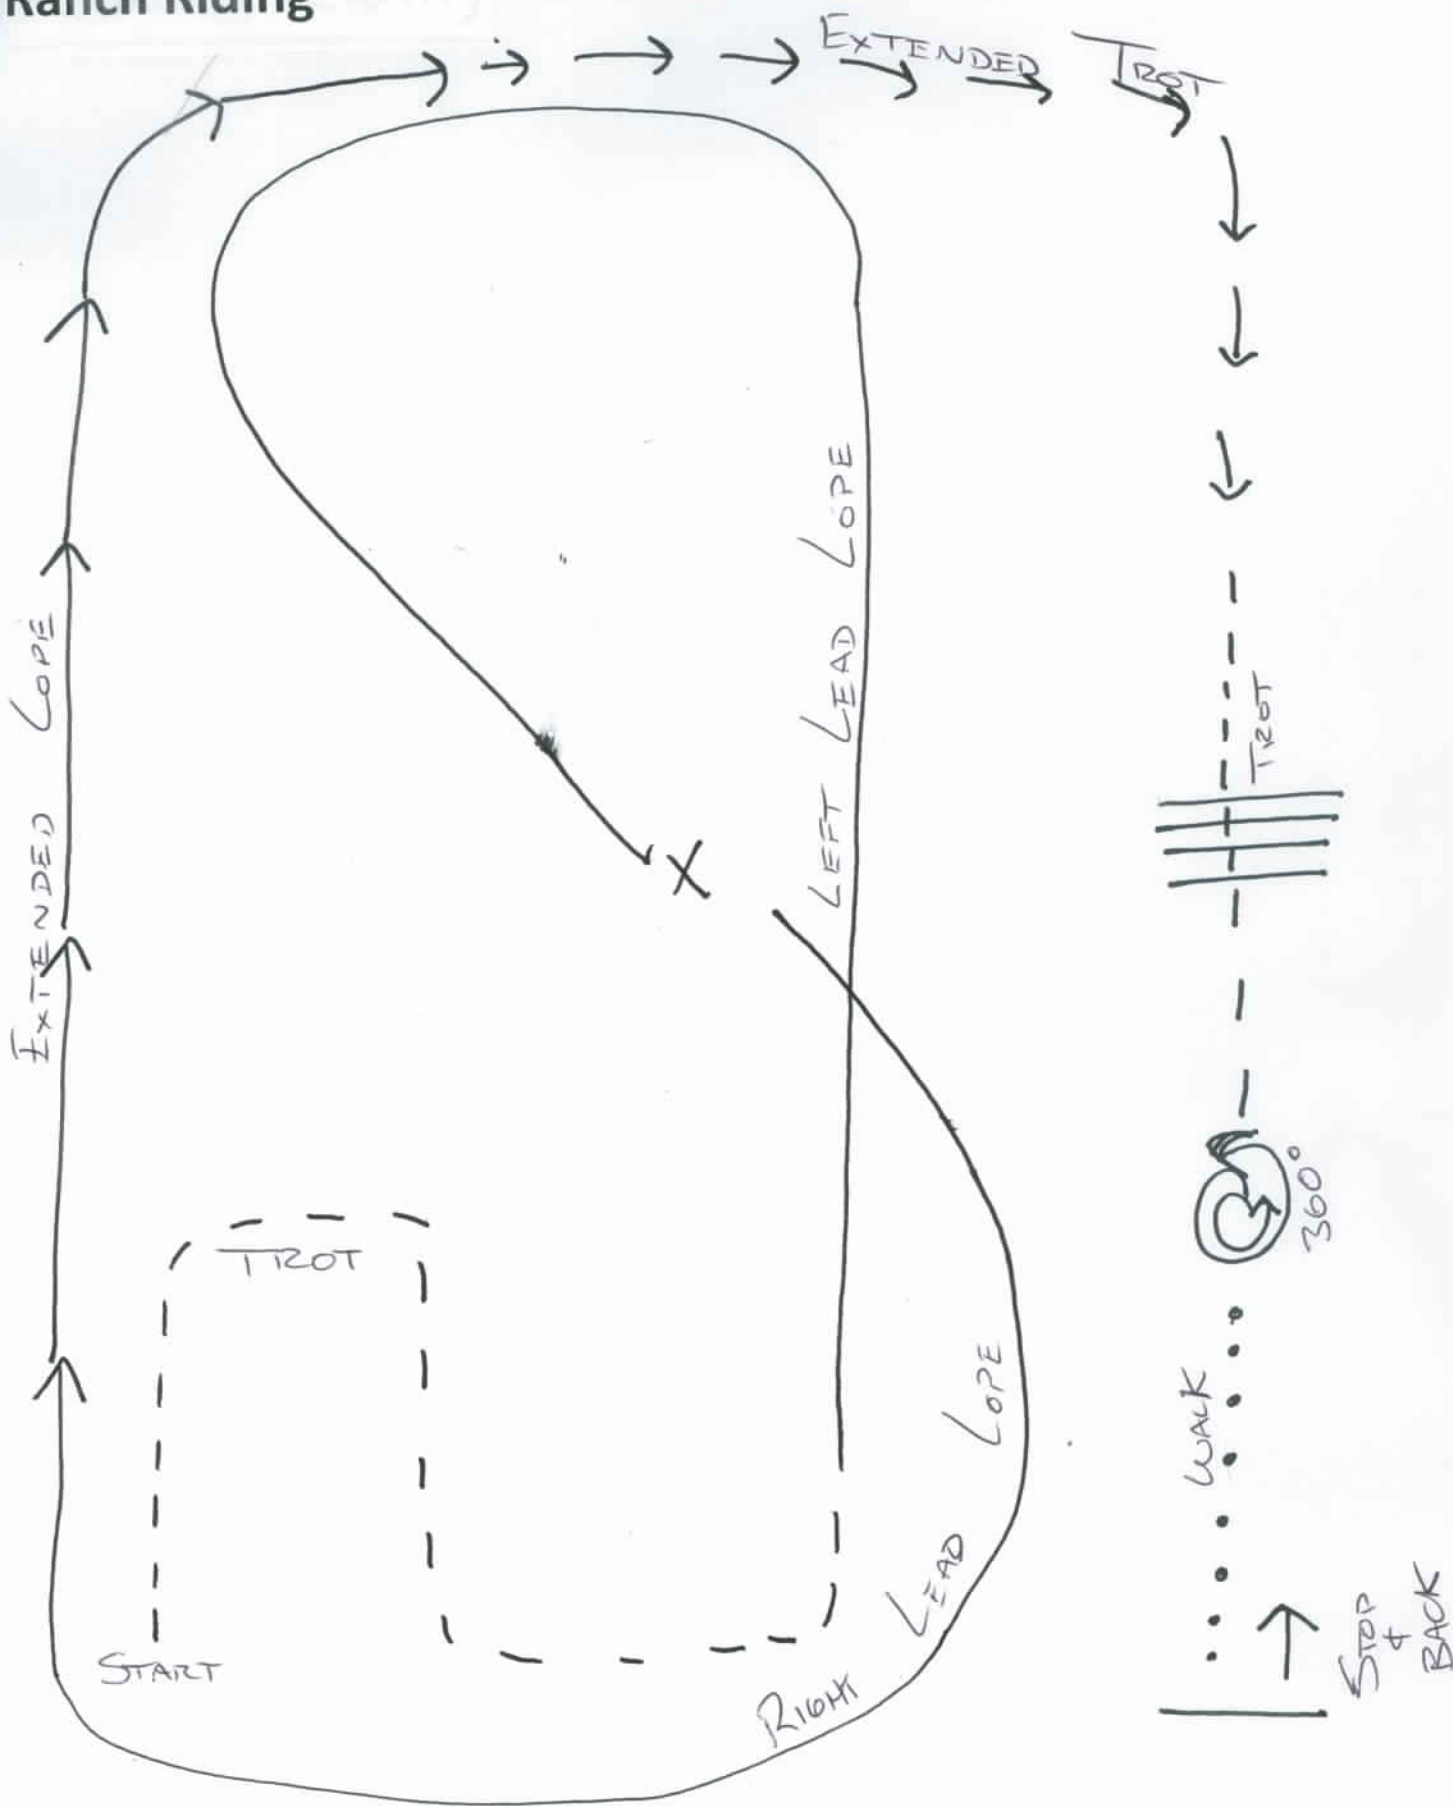

# Ranch Riding

- 1) Trot a large serpentine
- 2) Pick up the lope (left lead), continue around the end of the arena
- 3) Change leads (simple or flying)
- 4) Lope (right lead) around the end of the arena
- 5) Pick up the extended lope, continue around the end of arena
- 6) Transition to the extended trot, continue toward logs
- 7) Transition to the trot and cross the logs
- 8) Stop. Complete a 360 in both directions
- 9) Walk
- 10) Stop and back